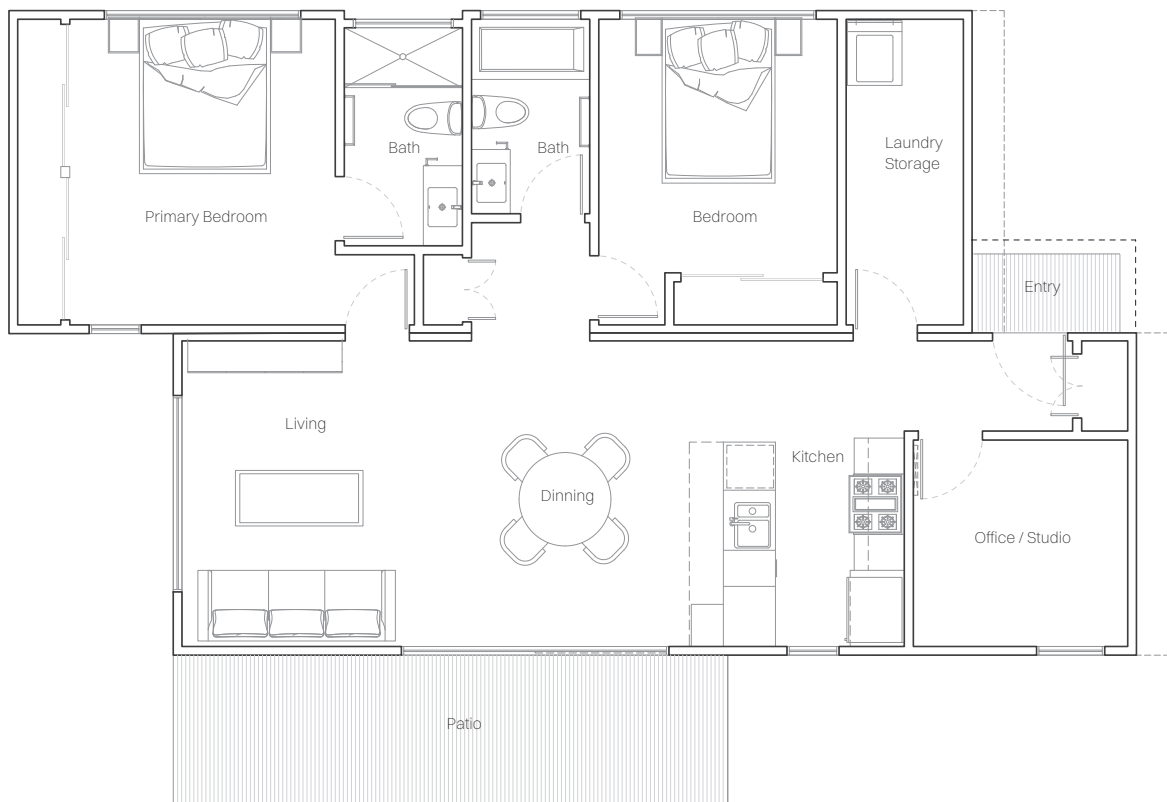

Sonora.

Working from home? Want some extra space? This 1080 square foot home has 2 spacious bedrooms, 2 full bathrms, a flex room for your home office or yoga studio, laundry room and storage in addition to an open concept living area, Sonora has just what you need to feel at home.

Like all Supermod homes, Sonora comes with standard high end finishes including quartz counter tops, custom cabinets, 9 ft ceilings, oversized sliding glass doors and a heat recovery unit ensuring your home's temperature will stay consistent keeping your annual costs down. Supermods homes are built to the highest standards starting with a steel frame that will last a lifetime.

360° Viewer

[Click here for an immersive 360 experience](#)